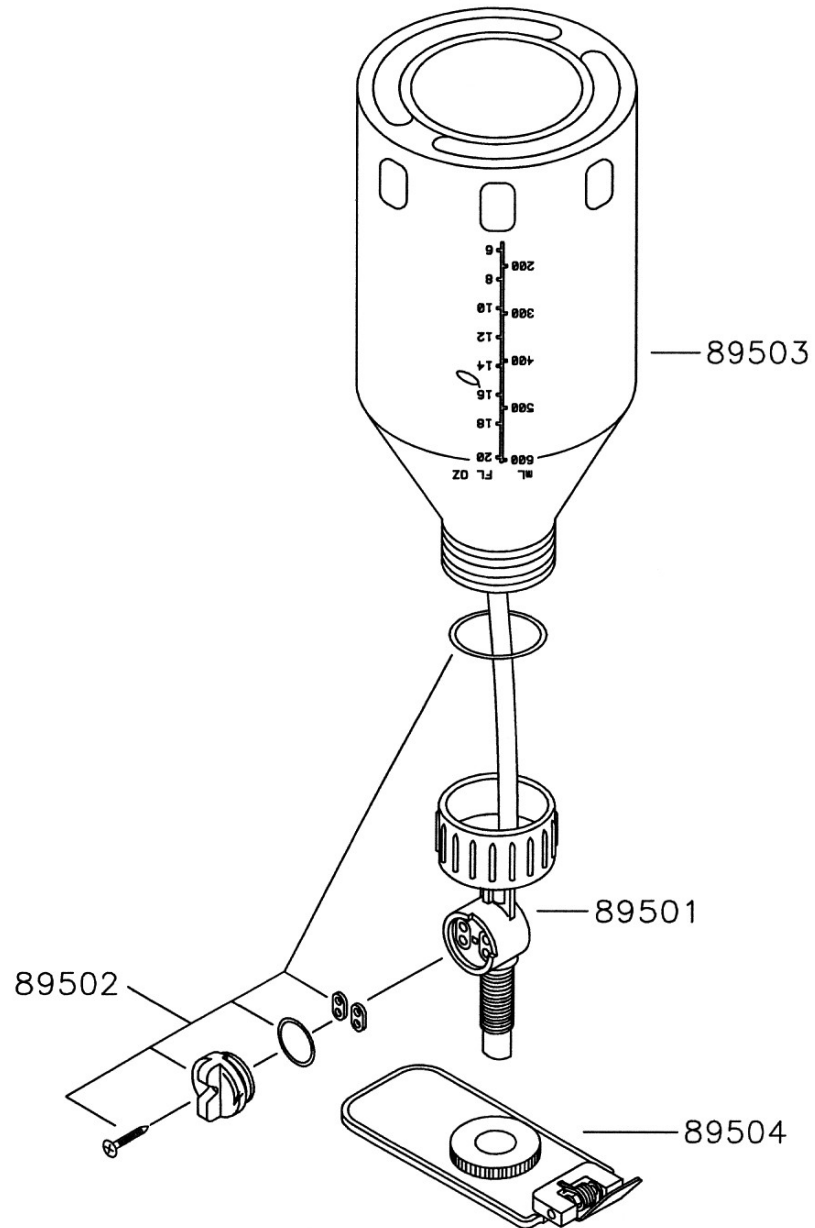

# 70895 AUTO REFILL – SPARE PARTS

Part No	Qty	Description
89501	1	Valve Body Assembly
89502	1	Service Kit
89503	1	Bottle
89504	1	Base Plate Assembly