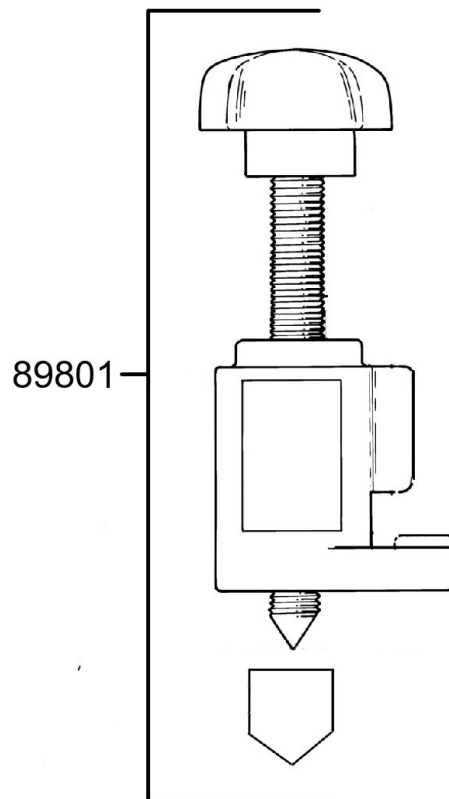

70898 CAMCLAMP SINGLE KIT – SPARE PARTS

Part No	Qty	Description
89801	1	CamClamp Single