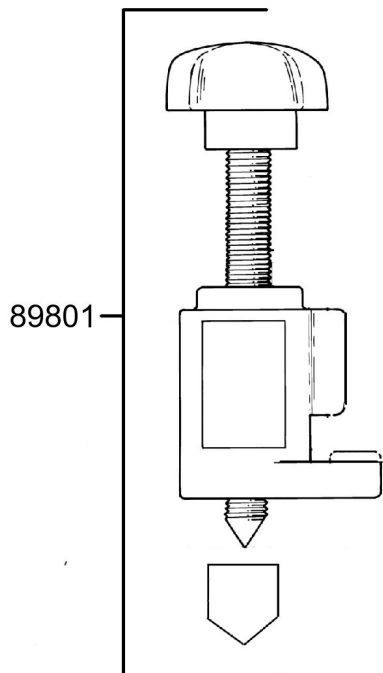

70900 CAMCLAMP KIT – SPARE PARTS

Part No	Qty	Description
89601	1	Rail
89602	1	Slide
89603	1	Friction Washer Qty – 2
89604	1	Locking Knob Kit
89801	1	CamClamp Single