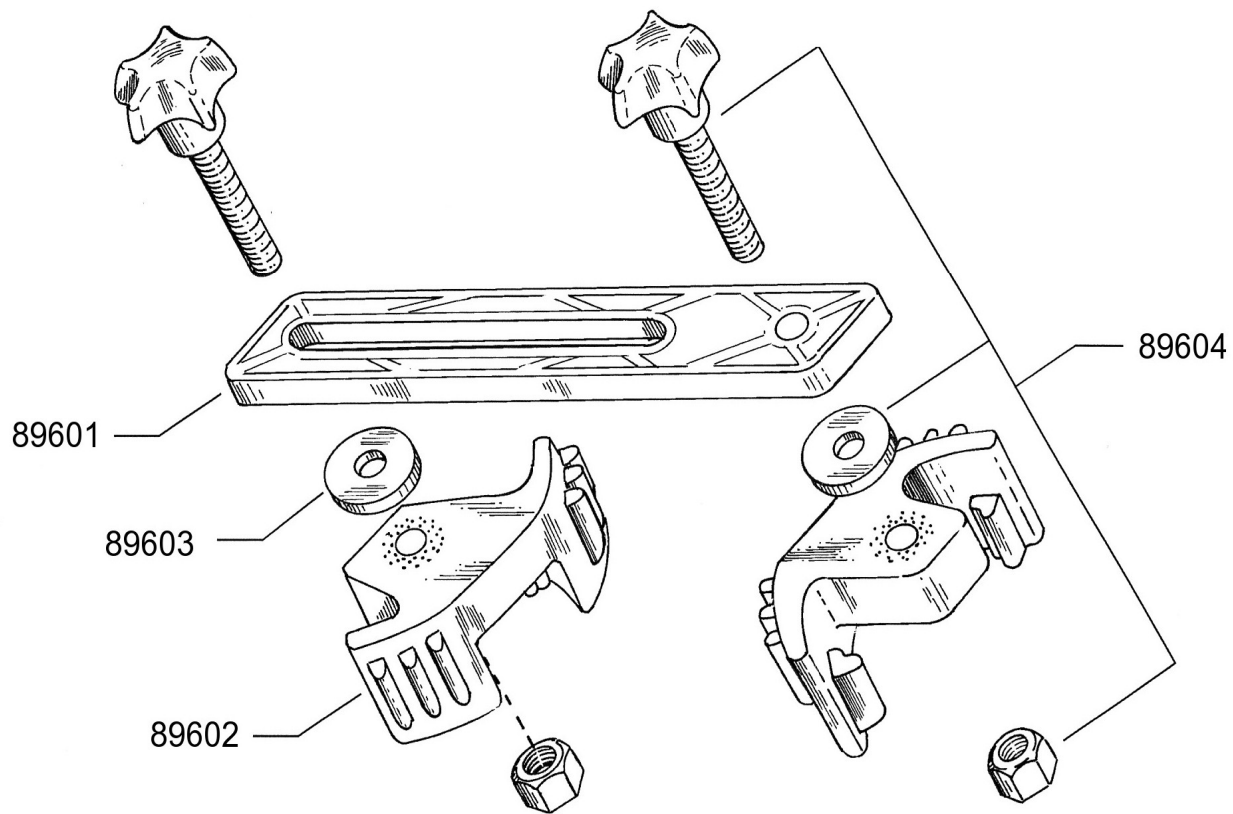

70900 CAMCLAMP KIT – SPARE PARTS

Part No	Qty	Description
89601	1	Rail
89602	1	Slide
89603	1	Friction Washer Qty – 2
89604	1	Locking Knob Kit
89801	1	CamClamp Single