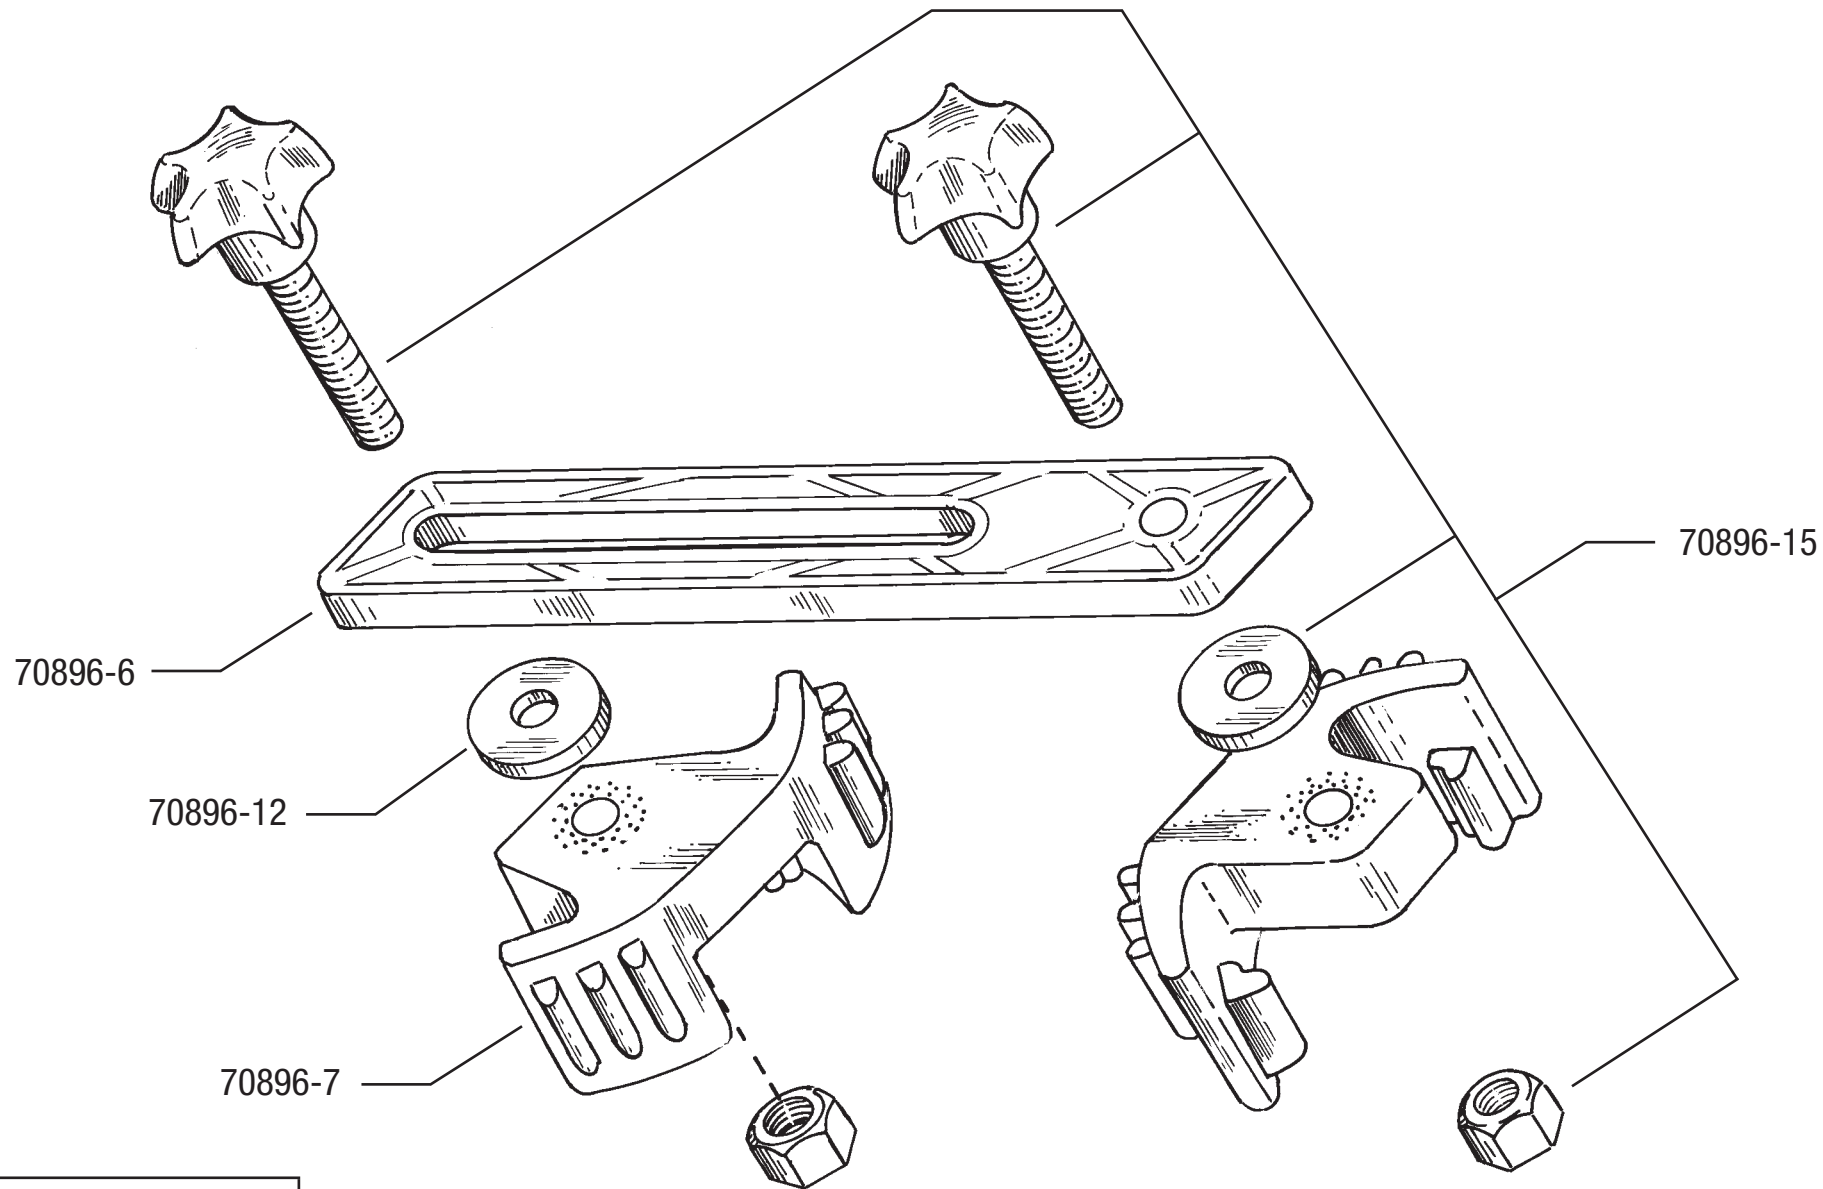

# 70903 CAMCLAMP CAM LOCKING TOOL - SPARE PARTS

PART No.	Quantity	Description
70896-6	1	Rail
70896-7	1	Slide
70896-12	1	Friction Washer
70896-15	1	Locking Knob Kit