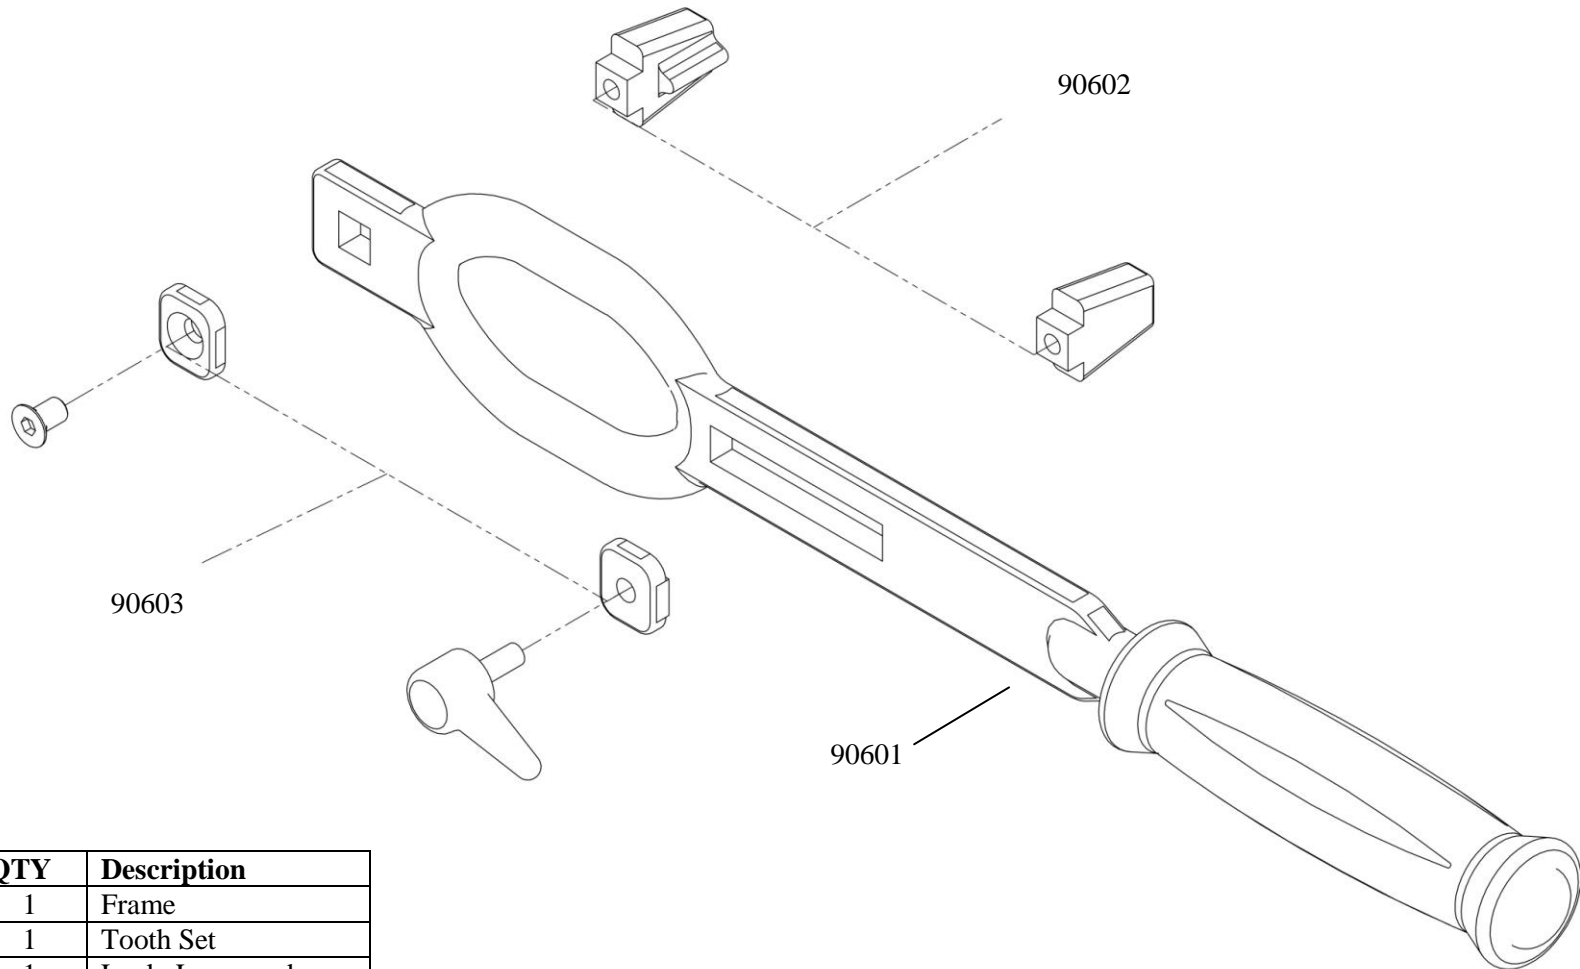

# 70906 Timing Gear Holder – SPARE PARTS

Part Number	QTY	Description
90601	1	Frame
90602	1	Tooth Set
90603	1	Lock, Lever and Washers