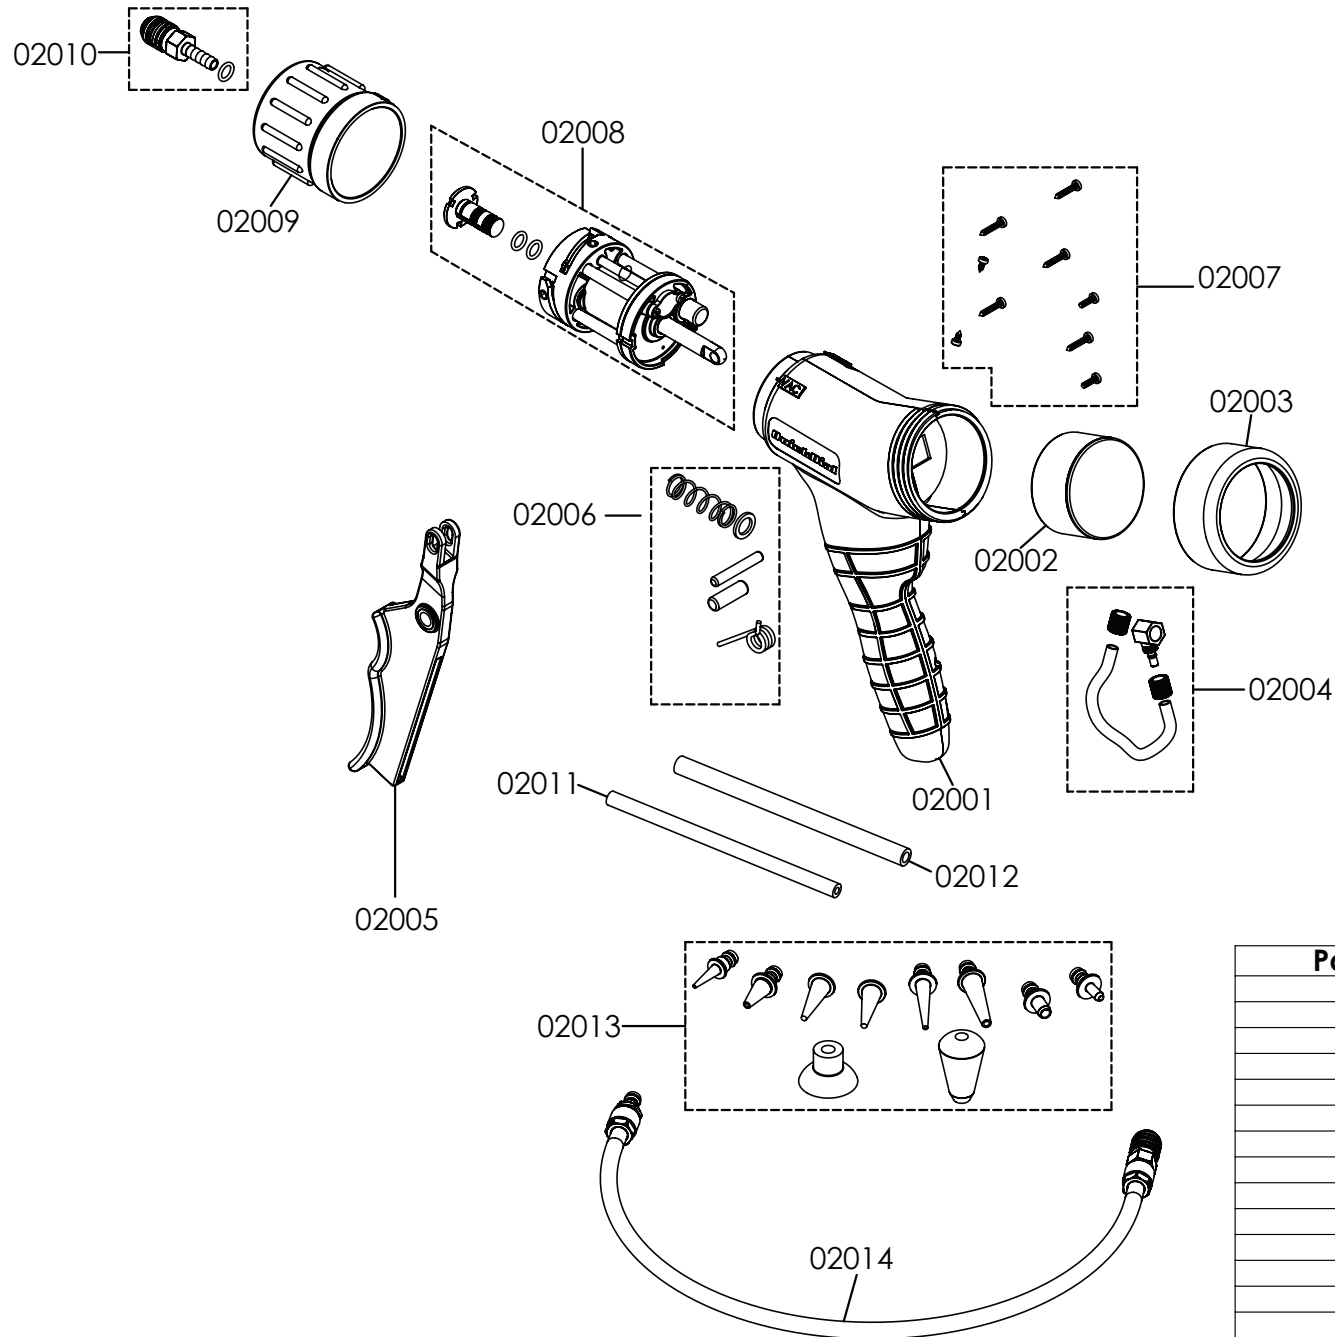

Spare Parts Listing

Part No.	DESCRIPTION
02001	Housing
02002	Gauge
02003	Gauge Bezel
02004	Transfer Tube kit
02005	Lever
02006	Springs & Pin Kit
02007	Screw Kit
02008	Pump Assembly
02009	Rotating Sleeve
02010	Quick Couple Fitting
02011	4x8x150mm Silicone Tube
02012	6x10x150 Silicone Tube
02013	Accessory Kit
02014	Pressure Hose Assembly