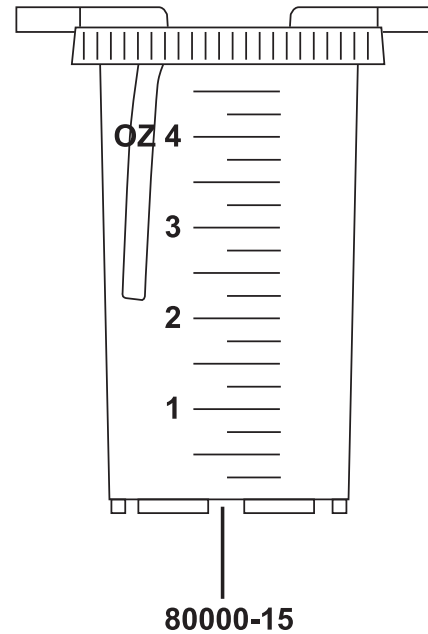

# Spare Parts Listing

80000-17

PART No.	DESCRIPTION
80030-10	Gauge
80000-11	Repair Kit - Cup Check Valve Release Valve 'O' Ring Filter Handle Roll Pin
80030-12	Piston/Rod Assembly - Piston Rod Cup Spring Washer Handle Roll Pin
80030-14	Hose Fitting
80000-15	Container Container Cap 3.6 x 70mm Hose
80000-16	Fittings Kit - 12 Assorted Fittings
80000-17	Brake Bleeder Fitting
80000-18	Hose Kit - 2 x 6mm x 9mm x 500mm PVC hose 1 x 6mm x 9mm x 100mm PVC hose