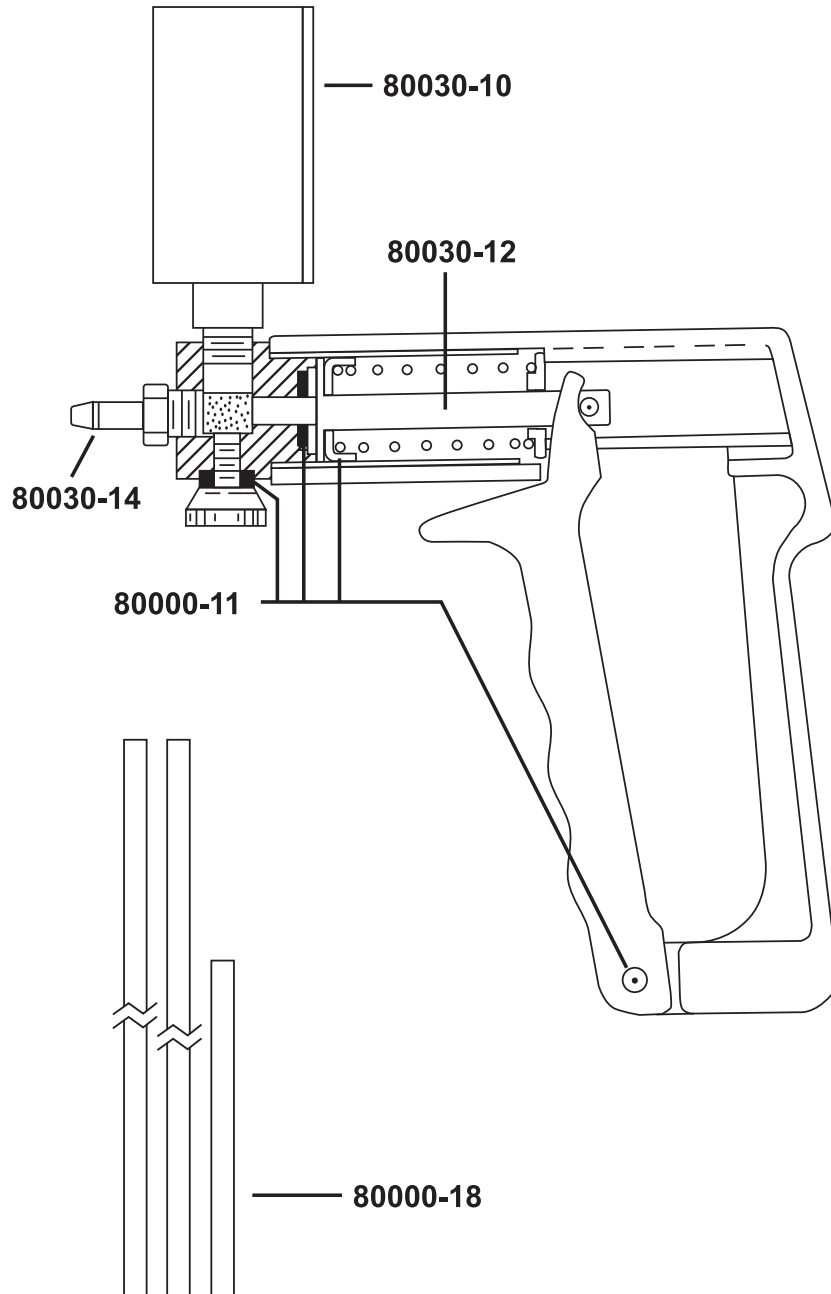

# Spare Parts Listing

80000-17

PART No.	DESCRIPTION
80030-10	Gauge
80000-11	Repair Kit - Cup Check Valve Release Valve 'O' Ring Filter Handle Roll Pin
80030-12	Piston/Rod Assembly - Piston Rod Cup Spring Washer Handle Roll Pin
80030-14	Hose Fitting
80000-15	Container Container Cap 3.6 x 70mm Hose
80000-16	Fittings Kit - 12 Assorted Fittings
80000-17	Brake Bleeder Fitting
80000-18	Hose Kit - 2 x 6mm x 9mm x 500mm PVC hose 1 x 6mm x 9mm x 100mm PVC hose