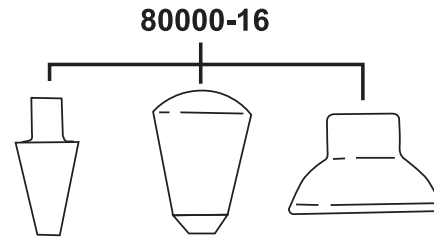

# Spare Parts Listing

80000-17

PART No.	DESCRIPTION
80030-10	Gauge
80000-11	Repair Kit - Cup Check Valve Release Valve 'O' Ring Filter Handle Roll Pin
80030-12	Piston/Rod Assembly - Piston Rod Cup Spring Washer Handle Roll Pin
80030-14	Hose Fitting
80000-15	Container Container Cap 3.6 x 70mm Hose
80000-16	Fittings Kit - 12 Assorted Fittings
80000-17	Brake Bleeder Fitting
80000-18	Hose Kit - 2 x 6mm x 9mm x 500mm PVC hose 1 x 6mm x 9mm x 100mm PVC hose